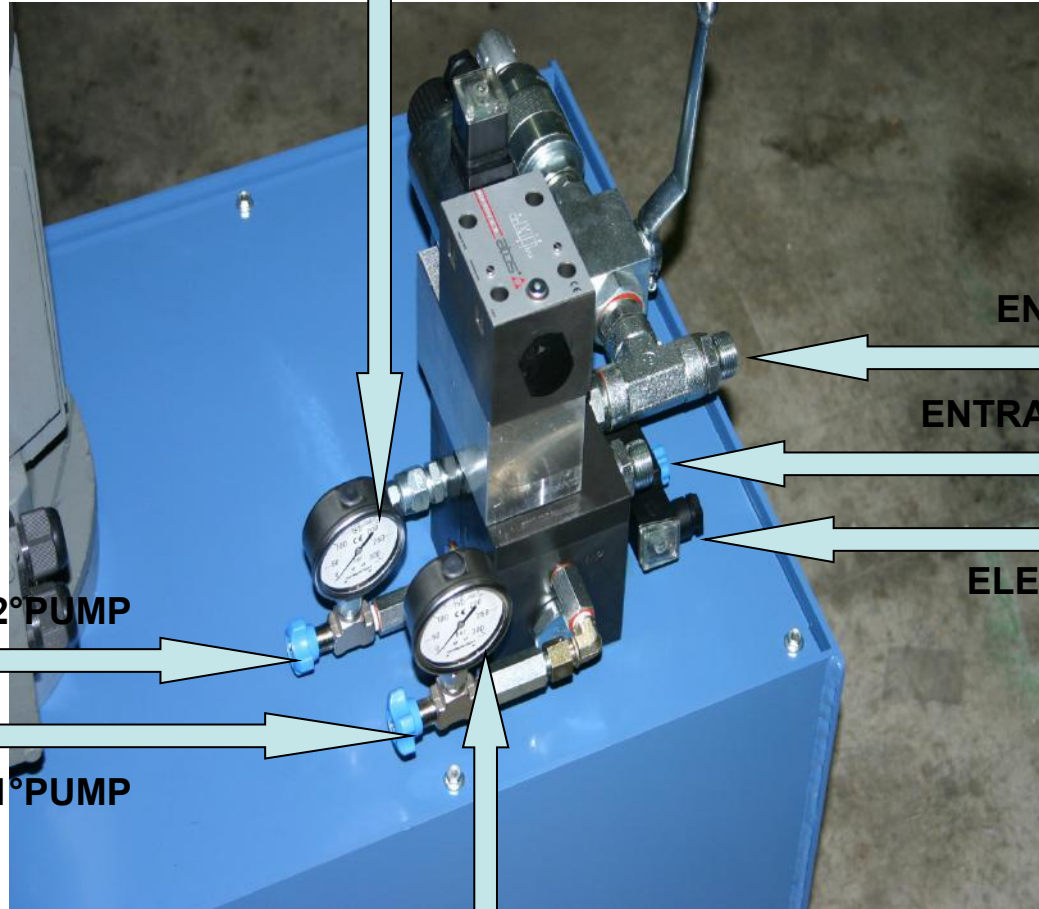

PICTURE: 1/6

CENTRALINA IDRAULICA

**AC-S 150/7,5/20-2+11-2/T (EVANESCO
SINGLE STAGE SCISSORS LIFT)**

**AC-S 150/9,2/20-2+11-2/T (EVANESCO
SINGLE STAGE SCISSORS LIFT WITH
ROOF)**

**AC-S 200/11/26-2+14-2/T (EVANESCO
DOUBLE STAGE SCISSORS LIFT)**

PICTURE: 2/6

ELECTRICAL CONTROLS PANEL

PICTURE: 3/6

1-3 EMERGENCY BUTTON

3-5 DOORS BLOCKAGE

POSITION "0": PRESENCE

POSITION "1": IMPULSE

PICTURE: 4/6

PICTURE: 5/6

MANOMETER 2°PUMP

ENTRANCE: "B" GOING UP

ENTRANCE: "A" GOING DOWN

ELECTROVALVE 2°PUMP(2P)

MANOMETER COCK 2°PUMP

MANOMETER COCK 1°PUMP

MANOMETER 1°PUMP