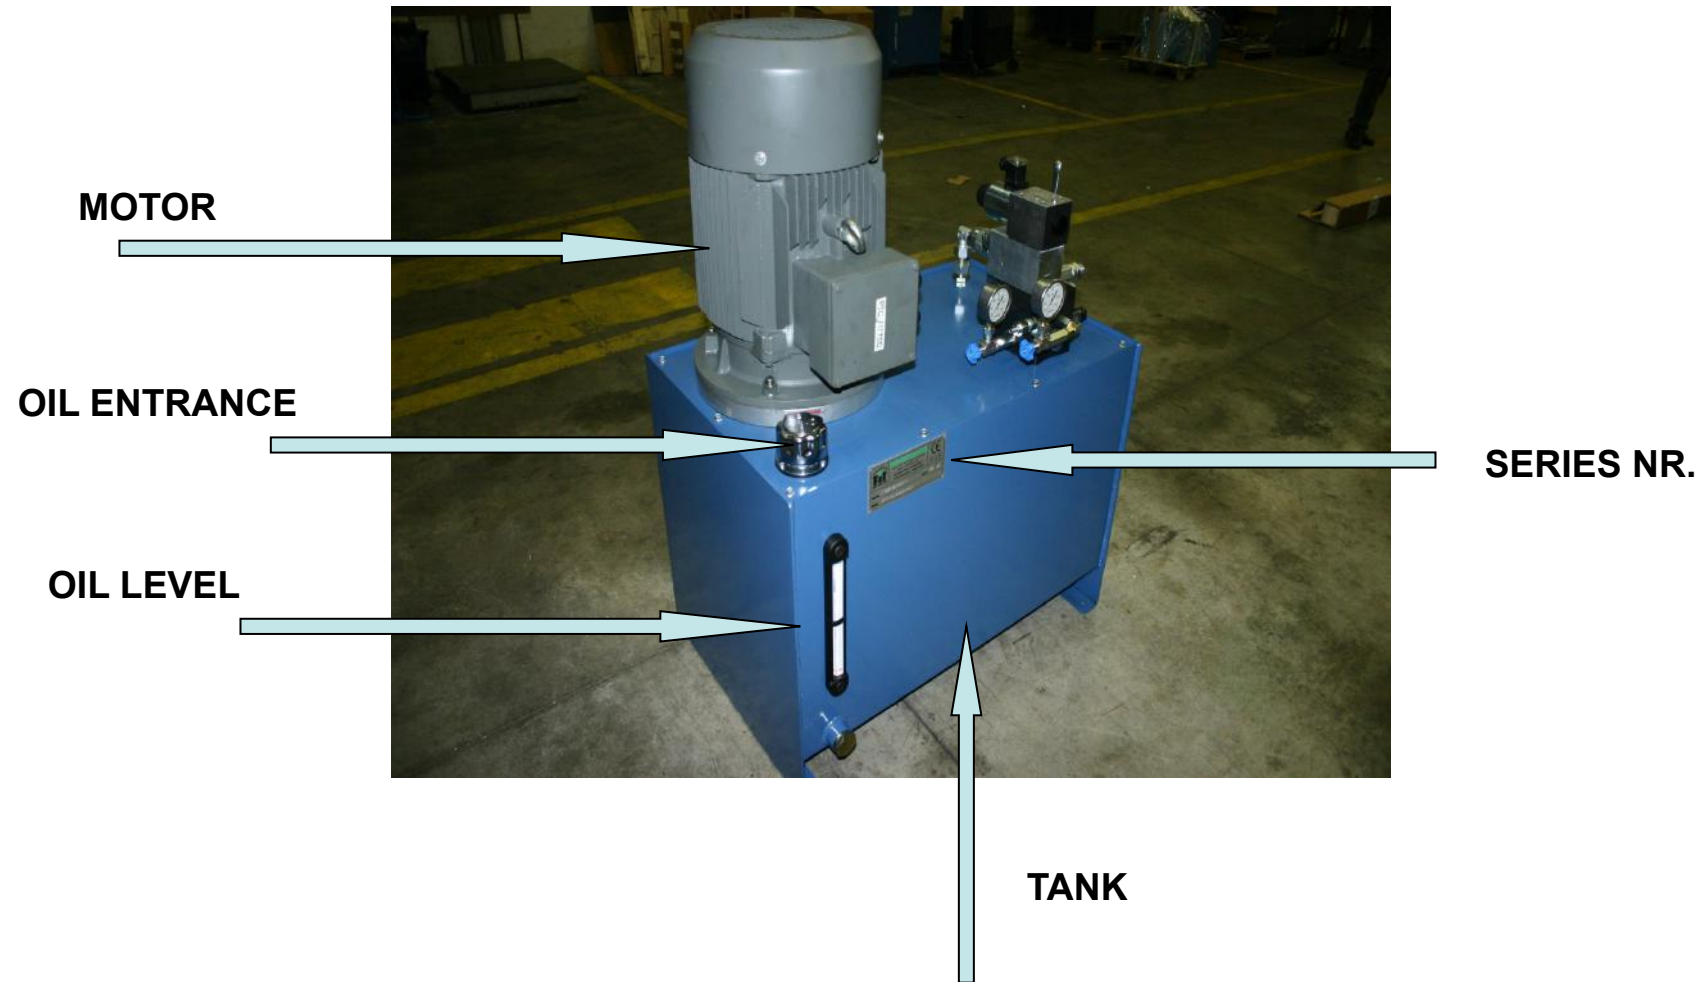

PICTURE: 1/6

CENTRALINA IDRAULICA

**AC-S 150/7,5/20-2+11-2/T (EVANESCO
SINGLE STAGE SCISSORS LIFT)**

**AC-S 150/9,2/20-2+11-2/T (EVANESCO
SINGLE STAGE SCISSORS LIFT WITH
ROOF)**

**AC-S 200/11/26-2+14-2/T (EVANESCO
DOUBLE STAGE SCISSORS LIFT)**

PICTURE: 2/6

ELECTRICAL CONTROLS PANEL

PICTURE: 3/6

1-3 EMERGENCY BUTTON

3-5 DOORS BLOCKAGE

POSITION "0": PRESENCE

POSITION "1": IMPULSE

PICTURE: 4/6

PICTURE: 5/6

MANOMETER 2°PUMP

ENTRANCE: "B" GOING UP

ENTRANCE: "A" GOING DOWN

ELECTROVALVE 2°PUMP(2P)

MANOMETER COCK 2°PUMP

MANOMETER COCK 1°PUMP

MANOMETER 1°PUMP