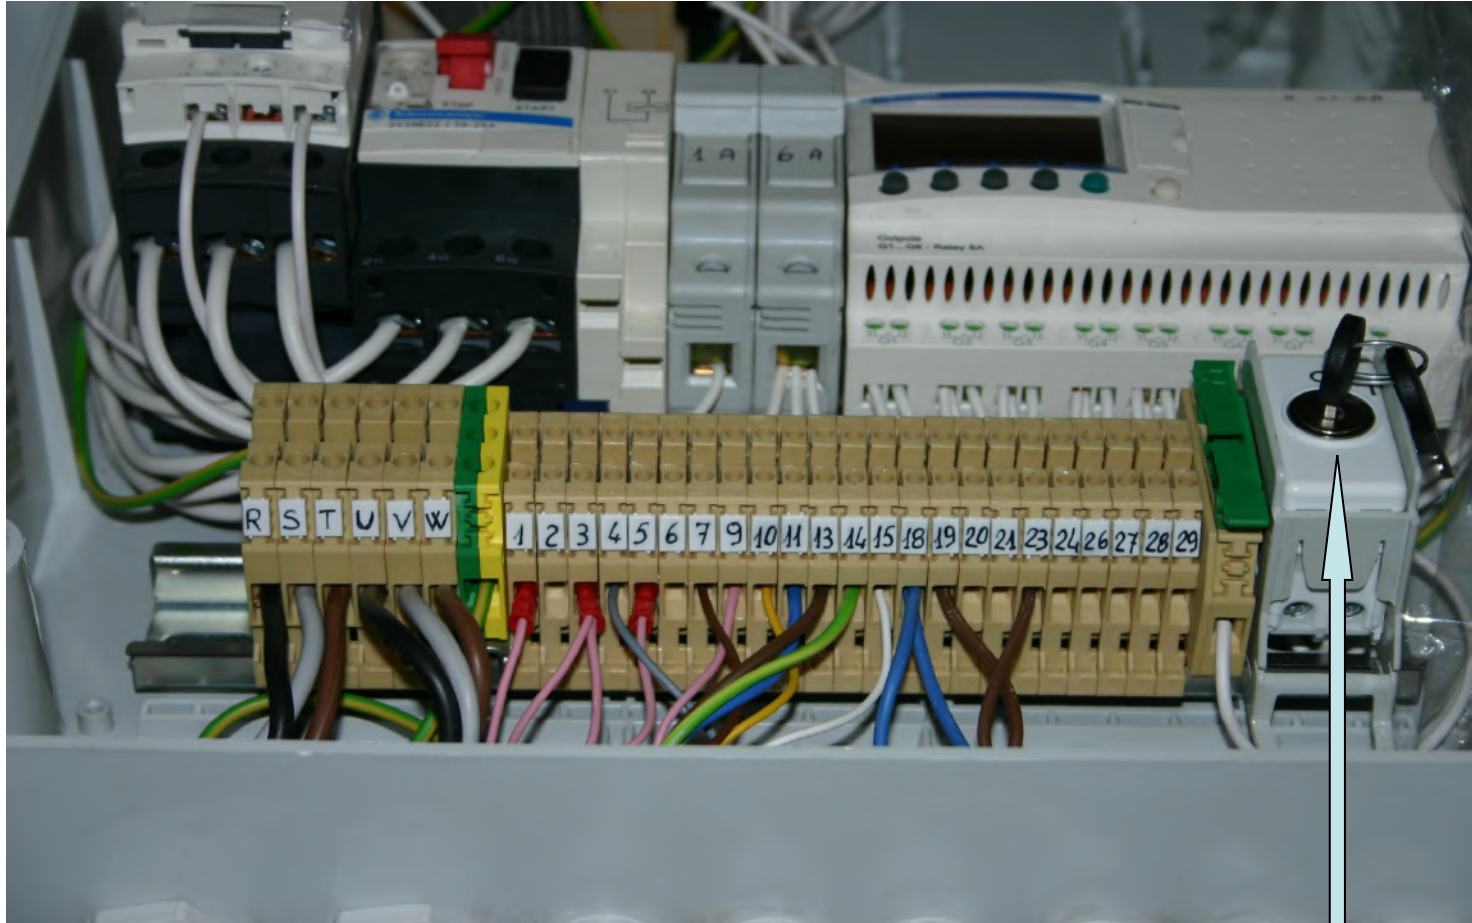

PICTURE: 1/6

CENTRALINA IDRAULICA

**AC-S 150/7,5/20-2+11-2/T (EVANESCO
SINGLE STAGE SCISSORS LIFT)**

**AC-S 150/9,2/20-2+11-2/T (EVANESCO
SINGLE STAGE SCISSORS LIFT WITH
ROOF)**

**AC-S 200/11/26-2+14-2/T (EVANESCO
DOUBLE STAGE SCISSORS LIFT)**

PICTURE: 2/6

ELECTRICAL CONTROLS PANEL

PICTURE: 3/6

1-3 EMERGENCY BUTTON

3-5 DOORS BLOCKAGE

POSITION "0": PRESENCE

POSITION "1": IMPULSE

PICTURE: 4/6

PICTURE: 5/6

MANOMETER 2°PUMP

ENTRANCE: "B" GOING UP

ENTRANCE: "A" GOING DOWN

ELECTROVALVE 2°PUMP(2P)

MANOMETER COCK 2°PUMP

MANOMETER COCK 1°PUMP

MANOMETER 1°PUMP