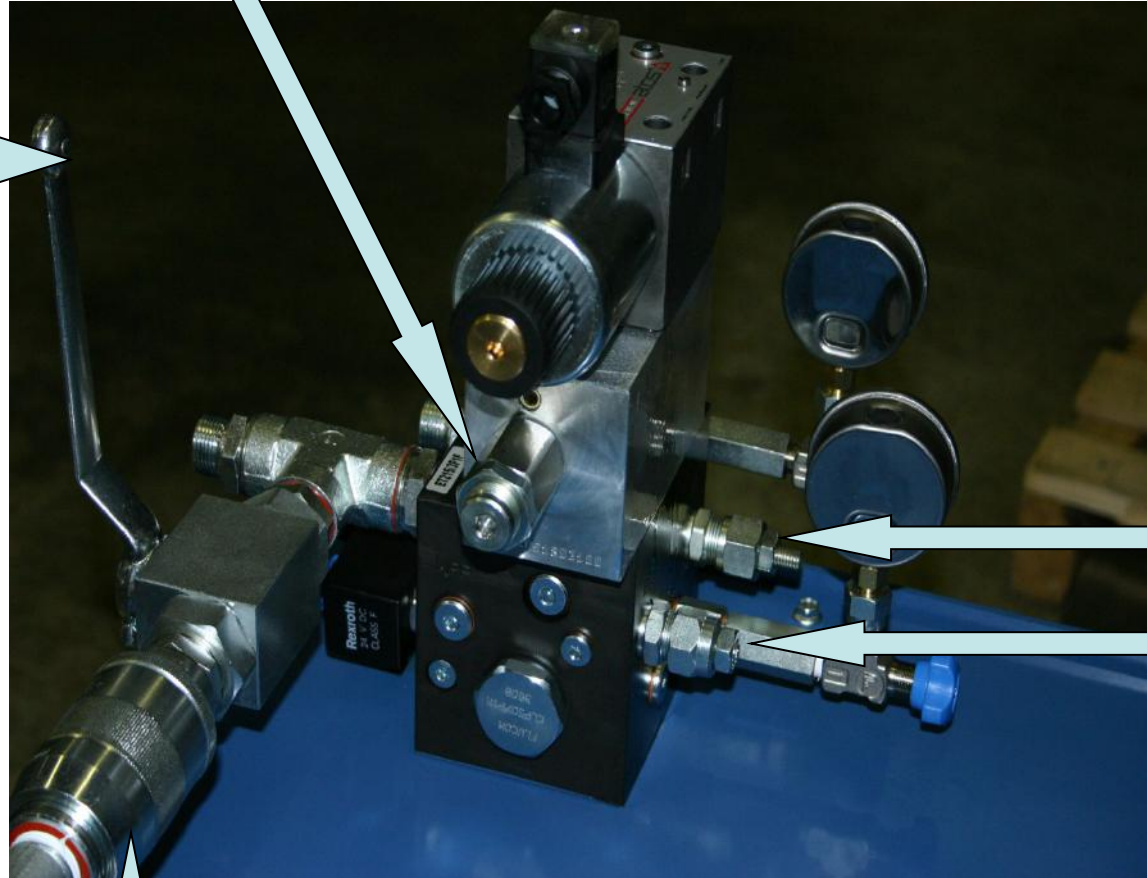

PICTURE: 1/6

CENTRALINA IDRAULICA

**AC-S 150/7,5/20-2+11-2/T (EVANESCO
SINGLE STAGE SCISSORS LIFT)**

**AC-S 150/9,2/20-2+11-2/T (EVANESCO
SINGLE STAGE SCISSORS LIFT WITH
ROOF)**

**AC-S 200/11/26-2+14-2/T (EVANESCO
DOUBLE STAGE SCISSORS LIFT)**

PICTURE: 5/6

MANOMETER 2°PUMP

ENTRANCE: "B" GOING UP

ENTRANCE: "A" GOING DOWN

ELECTROVALVE 2°PUMP(2P)

MANOMETER COCK 2°PUMP

MANOMETER COCK 1°PUMP

MANOMETER 1°PUMP

PICTURE: 6/6

BALANCING VALVE

GOING DOWN ELECTROVALVE (D)

MANUAL GOING DOWN COCK

ADJUSTMENT 1°PUMP

ADJUSTMENT 2°PUMP

MANUAL GOING DOWN ADJUSTMENT